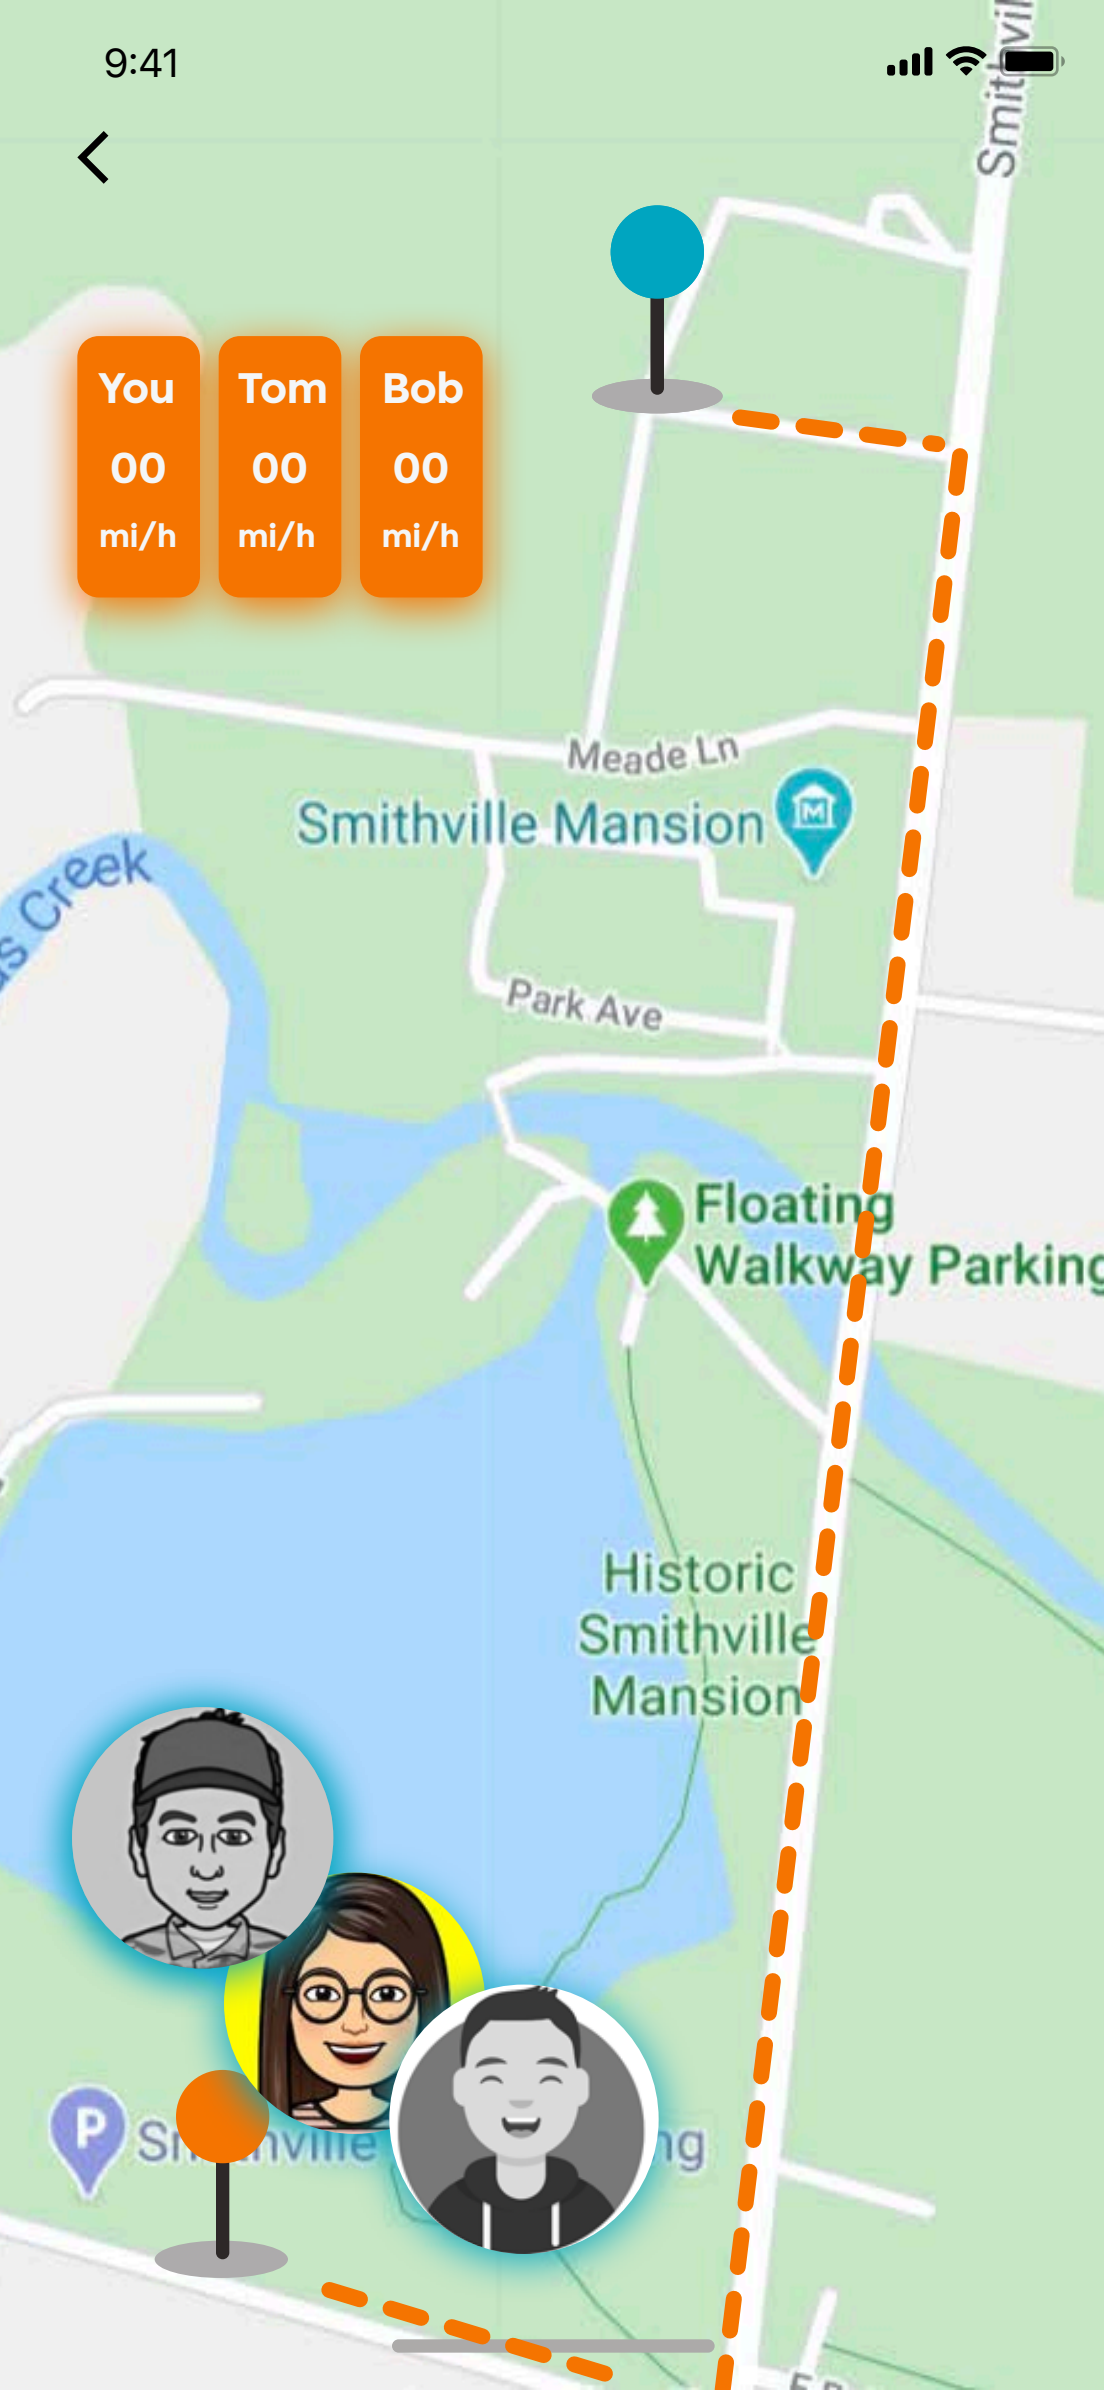

**Congratulations !!!**  
You finished today's goal !

**Check Rank**

**Share**

<b>You</b>	<b>Tom</b>	<b>Bob</b>
00	00	00
mi/h	mi/h	mi/h

Smithville Mansion

Meade Ln

Park Ave

Floating Walkway Parking